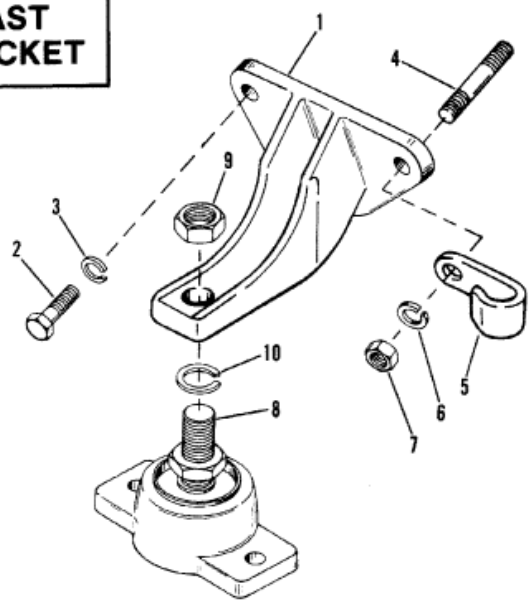

**CAST  
BRACKET**

Parts List						
Ref	Class	Part	Description	Qty	Comment	Footnote
1		79550A	1 BRACKET, MOUNTING - ENGINE	2		
2	10	37612	SCREW, MOUNTING BRACKET T	2	PORT	
3	13	35048	LOCKWASHER, MOUNTING BRA	2	PORT	
2	10	68101	SCREW, MOUNTING BRACKET T	1	PORT	
3	12	46132	WASHER, MOUNTING BRACKET	1	PORT	
2	10	37612	SCREW, MOUNTING BRACKET T	2	STARBOARD	
3	13	35048	LOCKWASHER, MOUNTING BRA	2	STARBOARD	
4	16	64066	STUD, MOUNTING BRACKET TO	1	STARBOARD	
5	54	90204	CLIP, WIRING HARNESS	1	STARBOARD	
6	13	35048	LOCKWASHER, MOUNTING BRA	1	STARBOARD	
7	11	32219	NUT, MOUNTING BRACKET STU	1	STARBOARD	
8		66284A	2 BASE, ENGINE MOUNT	2		
9	11	20739	NUT, JAM - ENGINE MOUNT B	4		
10	13	68102	LOCKWASHER, MOUNTING BRA	2		